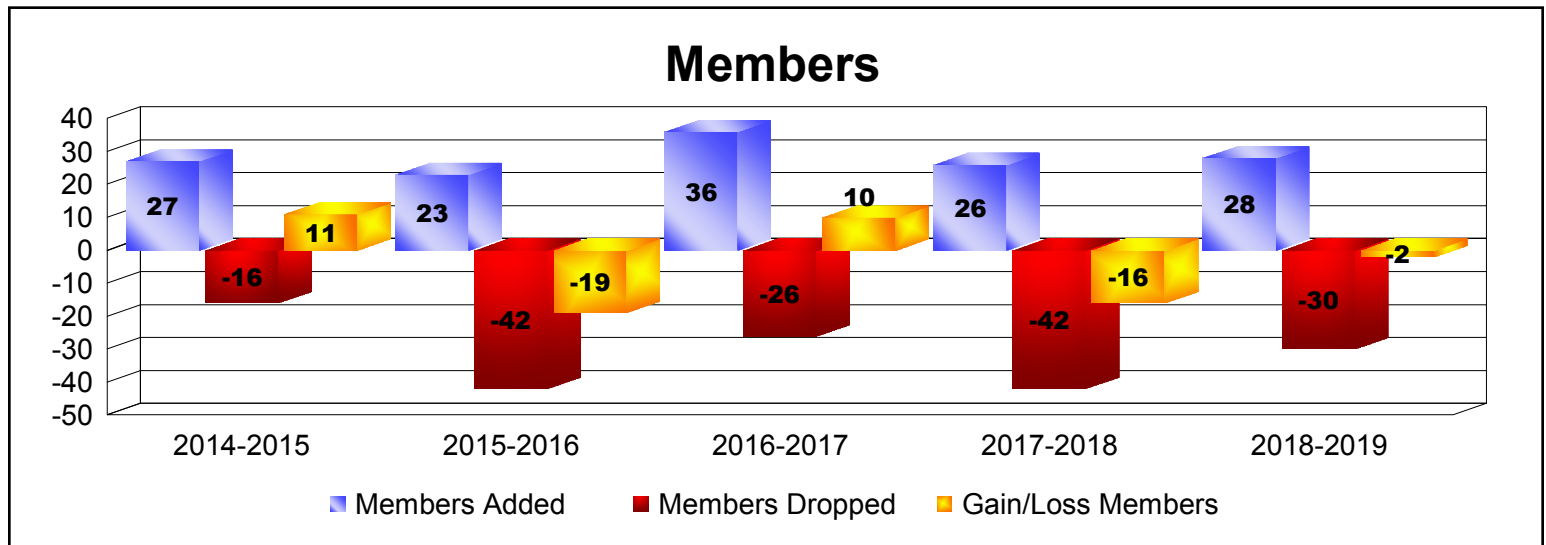

Year	New Clubs	Dropped Clubs	Gain/ Loss Clubs	New Members	Charter Members	Reinstate Members	Transfer Members	Total Member Added	Total Members Dropped	Gain/ Loss Members
2014-2015	0	0	0	25	0	0	2	27	-16	11
2015-2016	0	-1	-1	22	0	0	1	23	-42	-19
2016-2017	0	0	0	30	0	1	5	36	-26	10
2017-2018	0	0	0	26	0	0	0	26	-42	-16
2018-2019	0	0	0	25	0	0	3	28	-30	-2
Average	0	0	0	26	0	0	2	28	-31	-3

Year	New Clubs	Dropped Clubs	Gain/ Loss Clubs	New Members	Charter Members	Reinstate Members	Transfer Members	Total Member Added	Total Members Dropped	Gain/ Loss Members
2014-2015	0	-1	-1	73	0	5	5	83	-131	-48
2015-2016	0	-1	-1	85	1	12	2	100	-125	-25
2016-2017	0	0	0	104	0	2	2	108	-95	13
2017-2018	2	-1	1	72	52	3	3	130	-158	-28
2018-2019	1	-2	-1	64	29	10	9	112	-154	-42
Average	1	-1	0	80	16	6	4	107	-133	-26