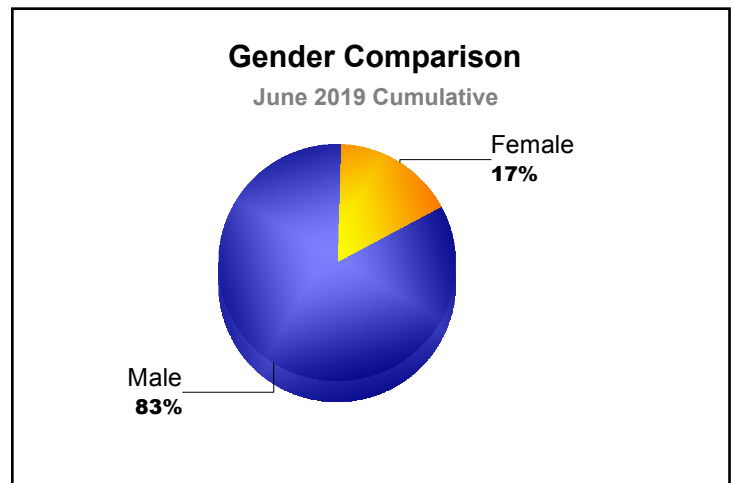

Year	New Clubs	Dropped Clubs	Gain/ Loss Clubs	New Members	Charter Members	Reinstate Members	Transfer Members	Total Member Added	Total Members Dropped	Gain/ Loss Members
2014-2015	0	0	0	25	0	0	2	27	-16	11
2015-2016	0	-1	-1	22	0	0	1	23	-42	-19
2016-2017	0	0	0	30	0	1	5	36	-26	10
2017-2018	0	0	0	26	0	0	0	26	-42	-16
2018-2019	0	0	0	25	0	0	3	28	-30	-2
Average	0	0	0	26	0	0	2	28	-31	-3