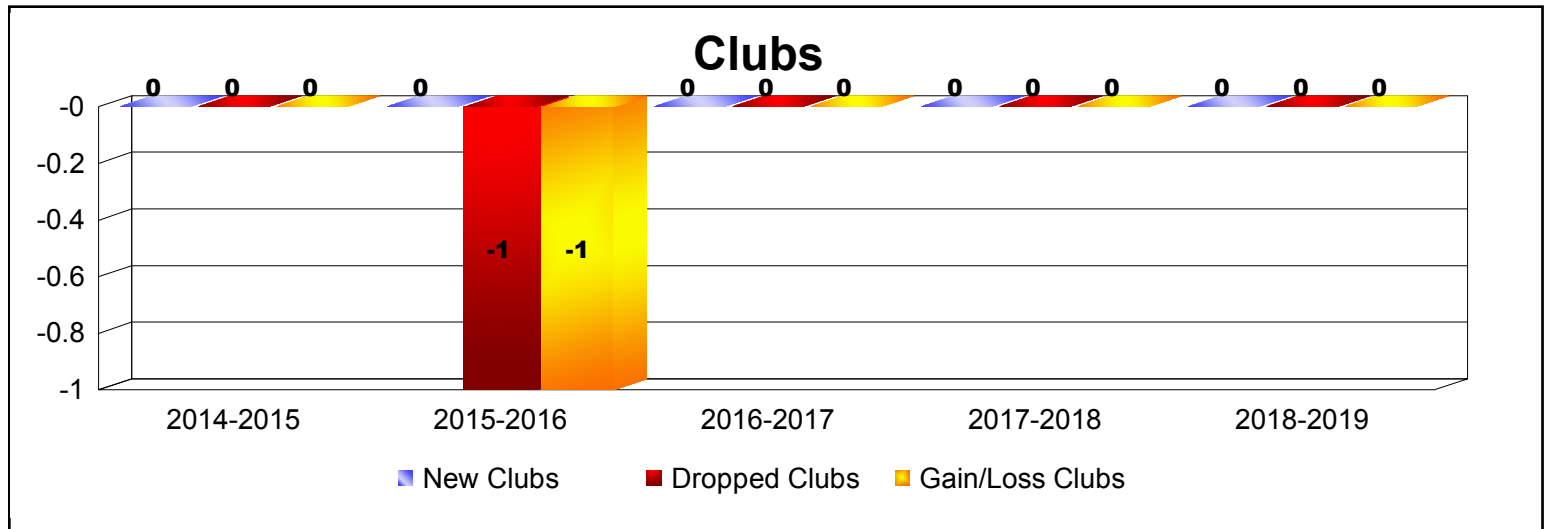

Year	New Clubs	Dropped Clubs	Gain/ Loss Clubs	New Members	Charter Members	Reinstate Members	Transfer Members	Total Member Added	Total Members Dropped	Gain/ Loss Members
2014-2015	0	0	0	25	0	0	2	27	-16	11
2015-2016	0	-1	-1	22	0	0	1	23	-42	-19
2016-2017	0	0	0	30	0	1	5	36	-26	10
2017-2018	0	0	0	26	0	0	0	26	-42	-16
2018-2019	0	0	0	25	0	0	3	28	-30	-2
Average	0	0	0	26	0	0	2	28	-31	-3

Year	New Clubs	Dropped Clubs	Gain/ Loss Clubs	New Members	Charter Members	Reinstate Members	Transfer Members	Total Member Added	Total Members Dropped	Gain/ Loss Members
2014-2015	0	-1	-1	73	0	5	5	83	-131	-48
2015-2016	0	-1	-1	85	1	12	2	100	-125	-25
2016-2017	0	0	0	104	0	2	2	108	-95	13
2017-2018	2	-1	1	72	52	3	3	130	-158	-28
2018-2019	1	-2	-1	64	29	10	9	112	-154	-42
Average	1	-1	0	80	16	6	4	107	-133	-26