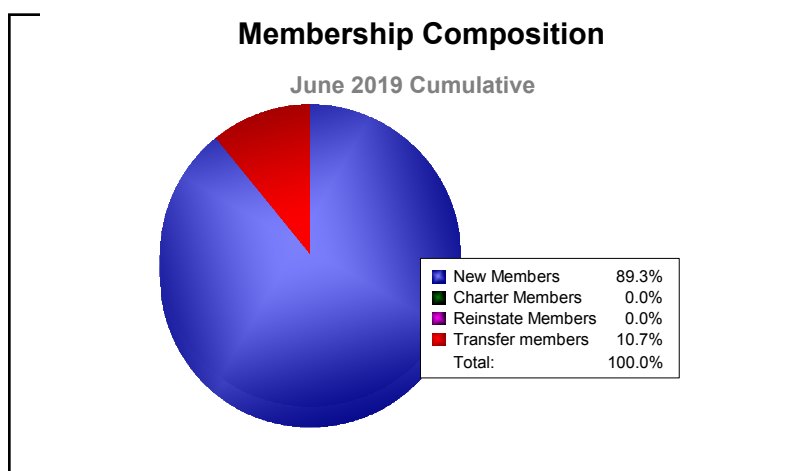

Year	New Clubs	Dropped Clubs	Gain/ Loss Clubs	New Members	Charter Members	Reinstate Members	Transfer Members	Total Member Added	Total Members Dropped	Gain/ Loss Members
2014-2015	0	0	0	25	0	0	2	27	-16	11
2015-2016	0	-1	-1	22	0	0	1	23	-42	-19
2016-2017	0	0	0	30	0	1	5	36	-26	10
2017-2018	0	0	0	26	0	0	0	26	-42	-16
2018-2019	0	0	0	25	0	0	3	28	-30	-2
Average	0	0	0	26	0	0	2	28	-31	-3

Year	New Clubs	Dropped Clubs	Gain/ Loss Clubs	New Members	Charter Members	Reinstate Members	Transfer Members	Total Member Added	Total Members Dropped	Gain/ Loss Members
2014-2015	0	-1	-1	73	0	5	5	83	-131	-48
2015-2016	0	-1	-1	85	1	12	2	100	-125	-25
2016-2017	0	0	0	104	0	2	2	108	-95	13
2017-2018	2	-1	1	72	52	3	3	130	-158	-28
2018-2019	1	-2	-1	64	29	10	9	112	-154	-42
Average	1	-1	0	80	16	6	4	107	-133	-26